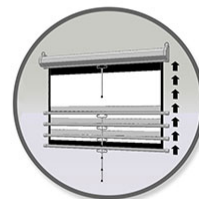

# MANUAL SERIES

Manual Pull-Down Projector Screen

Black or white case options available on certain models/sizes

180° Viewing Angle

MaxWhite® 1.1 Gain Front Projection Screen Material

Optional 6" and 12" L brackets available- SOLD SEPARATELY

Compatible with Standard throw projectors only

Available in Diagonal Sizes: 71" - 170"

Professional Manufacturer's 2-year Warranty and 3-year ENRG® Warranty

Available in Various Aspect Ratios:

Dual wall and Ceiling Installation Design

Screen lanyard included for easy operation

Auto-locking system provides variable height settings