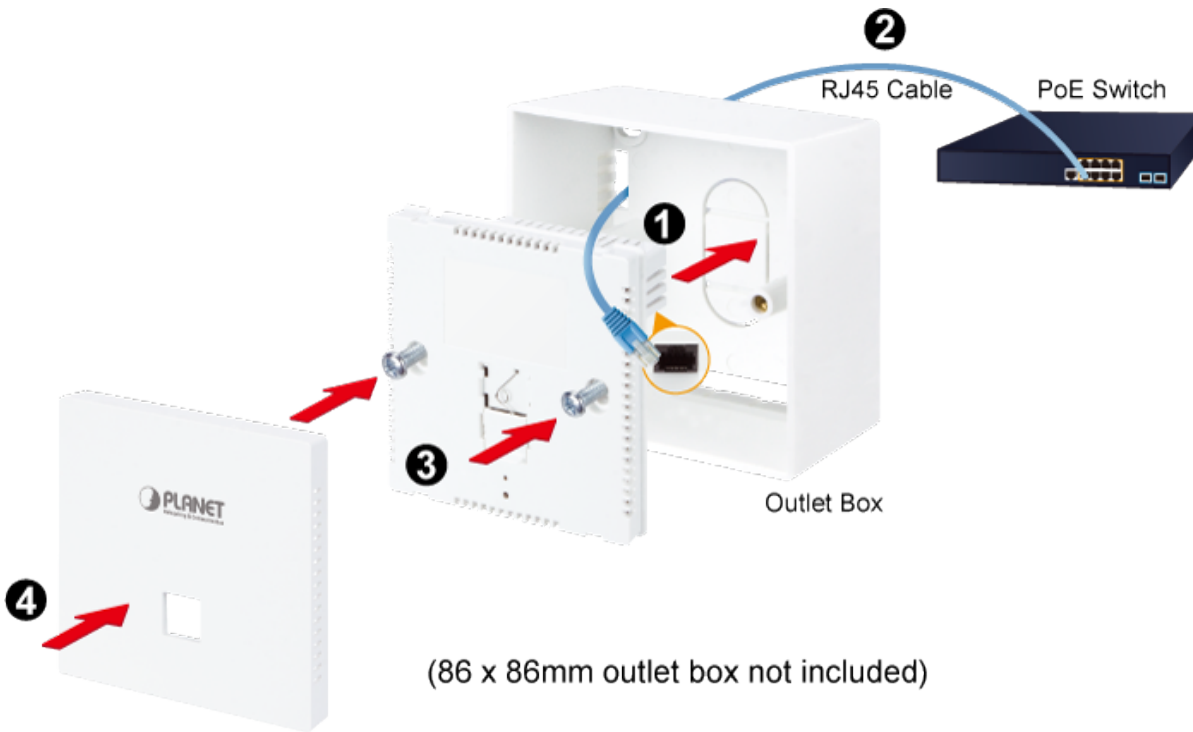

Setup Wizard for Multiple Modes

SU-MIMO

Serving one user at a time

MU-MIMO

Serving multiple users simultaneously

 **WPA3**[👑]

Wi-Fi Security

WDAP-W3000AX